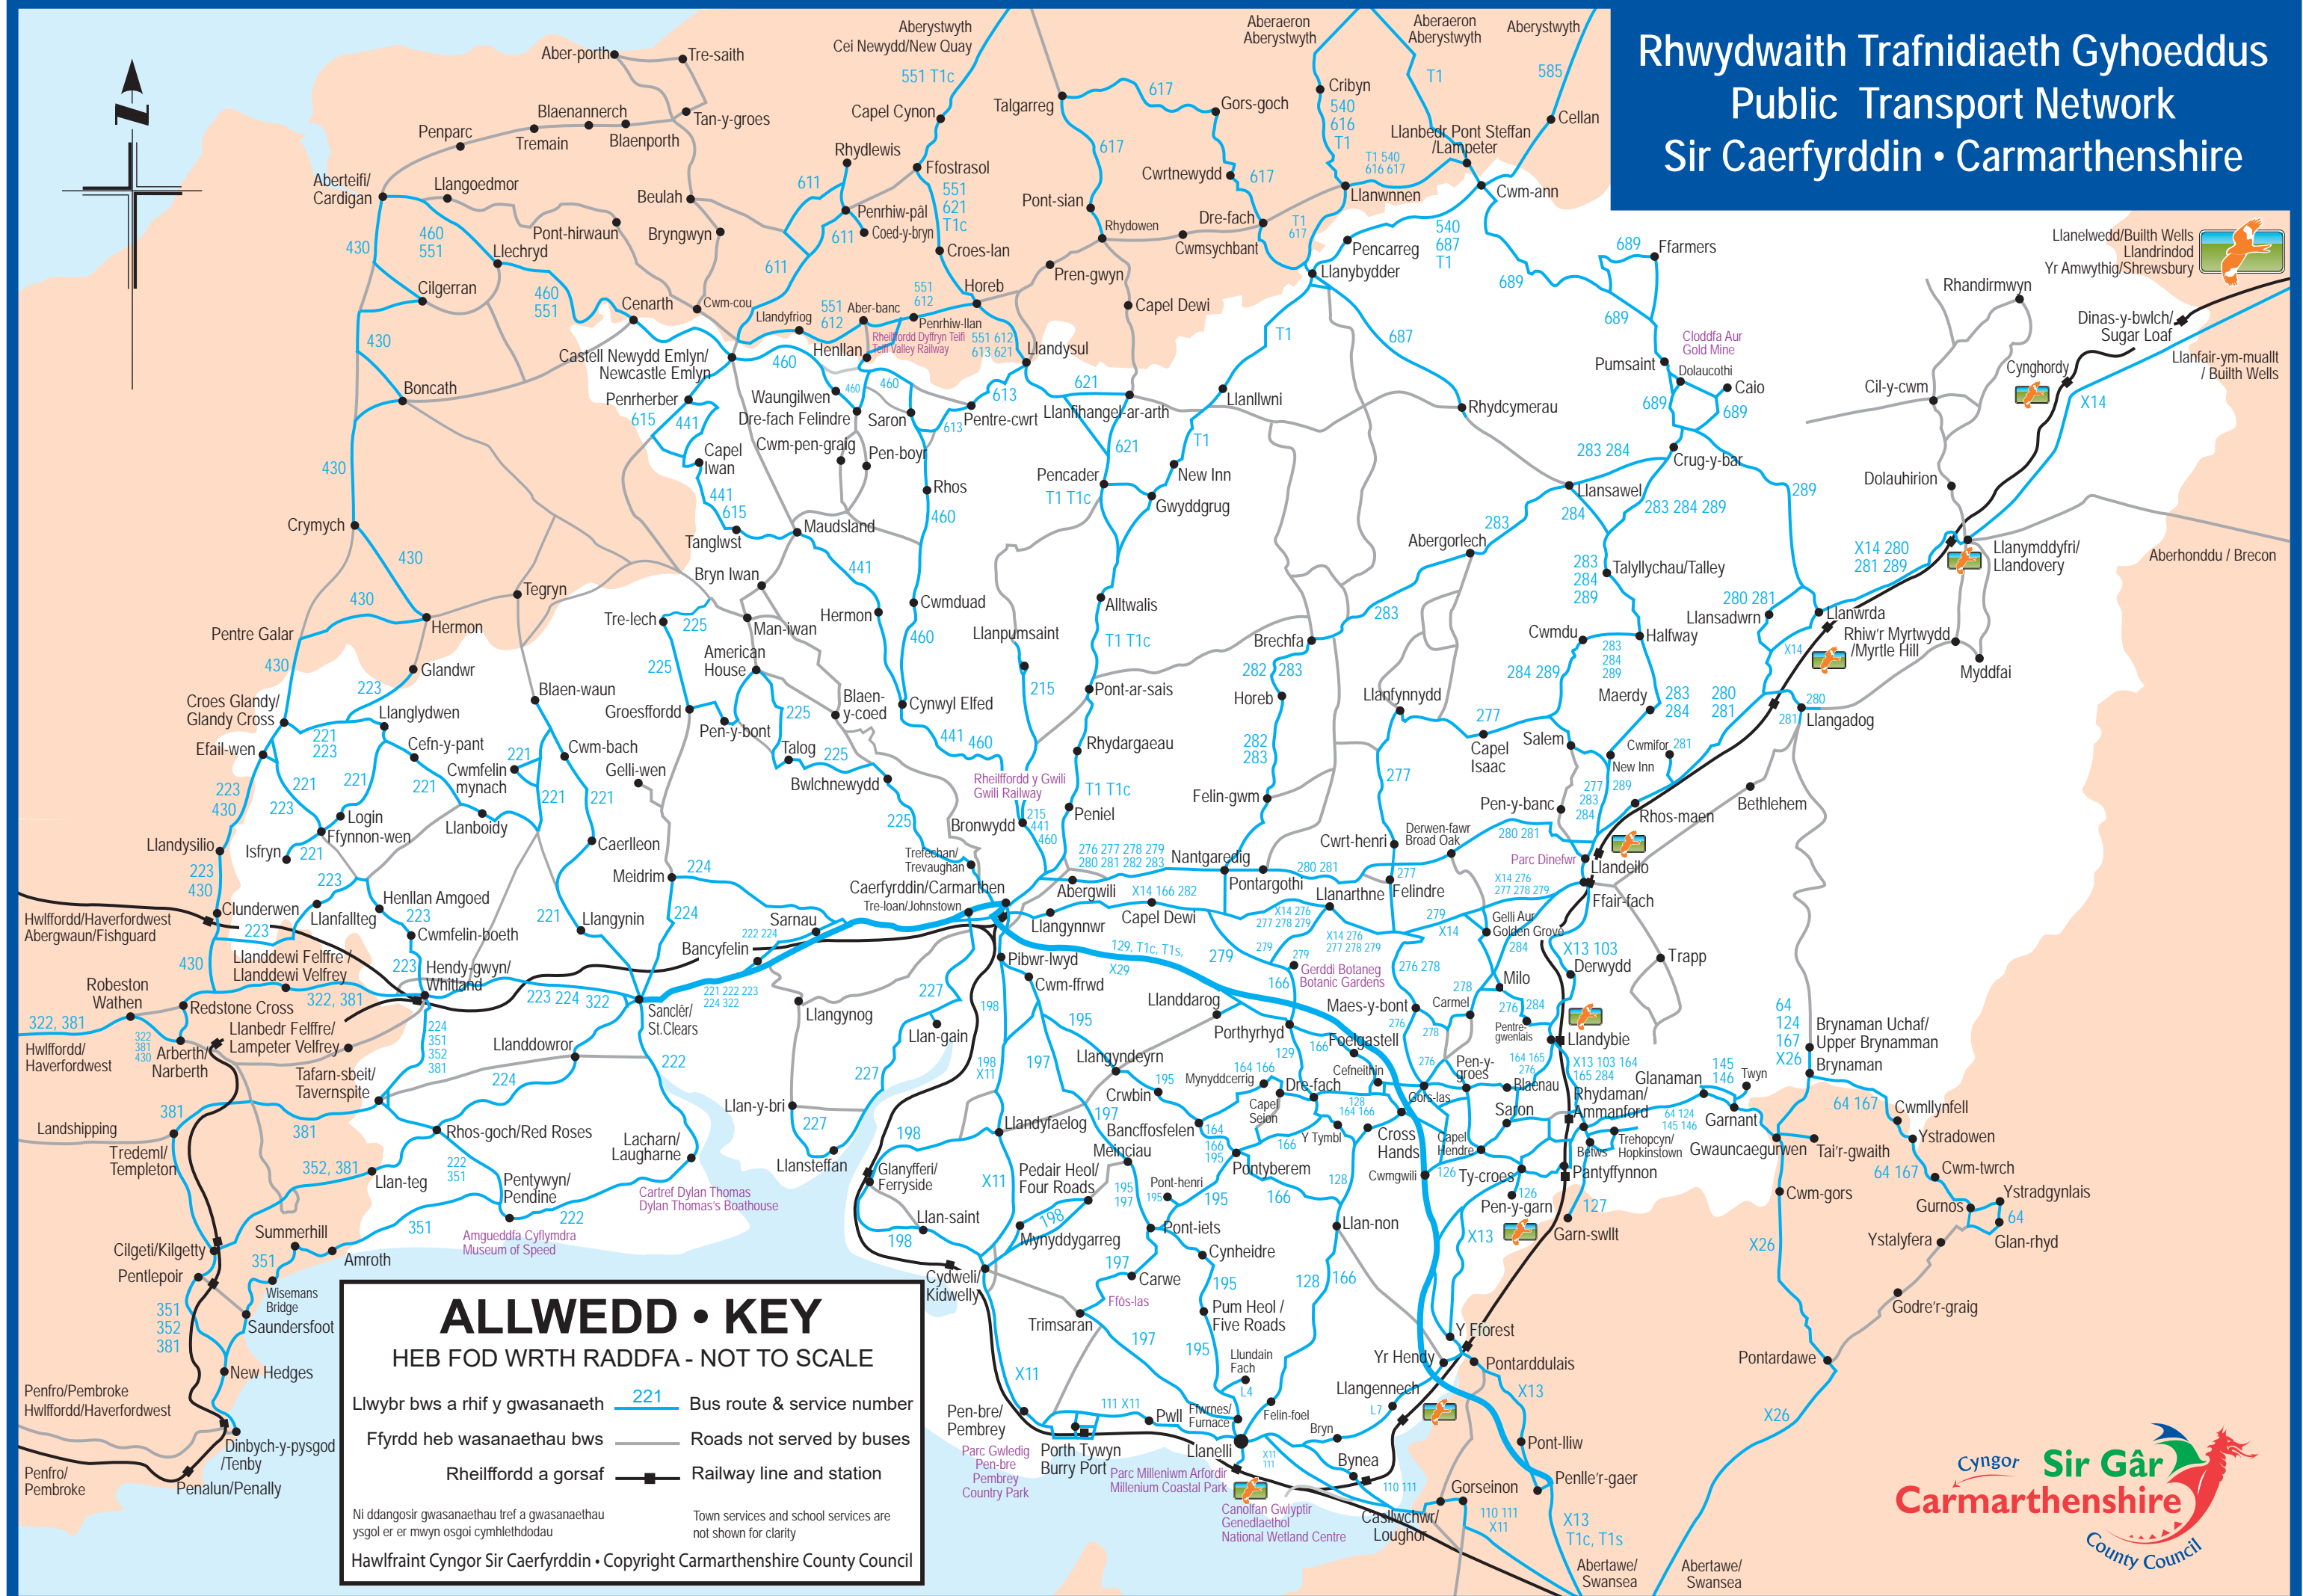

# Rhwydwaith Trafnidiaeth Gyhoeddus Public Transport Network Sir Caerfyrddin • Carmarthenshire

## ALLWEDD • KEY

HEB FOD WRTH RADDFA - NOT TO SCALE

- Llwybr bws a rhif y gwasanaeth 221 Bus route & service number
- Ffyrdd heb wasanaethau bws Roads not served by buses
- Rheilffordd a gorsaf Railway line and station