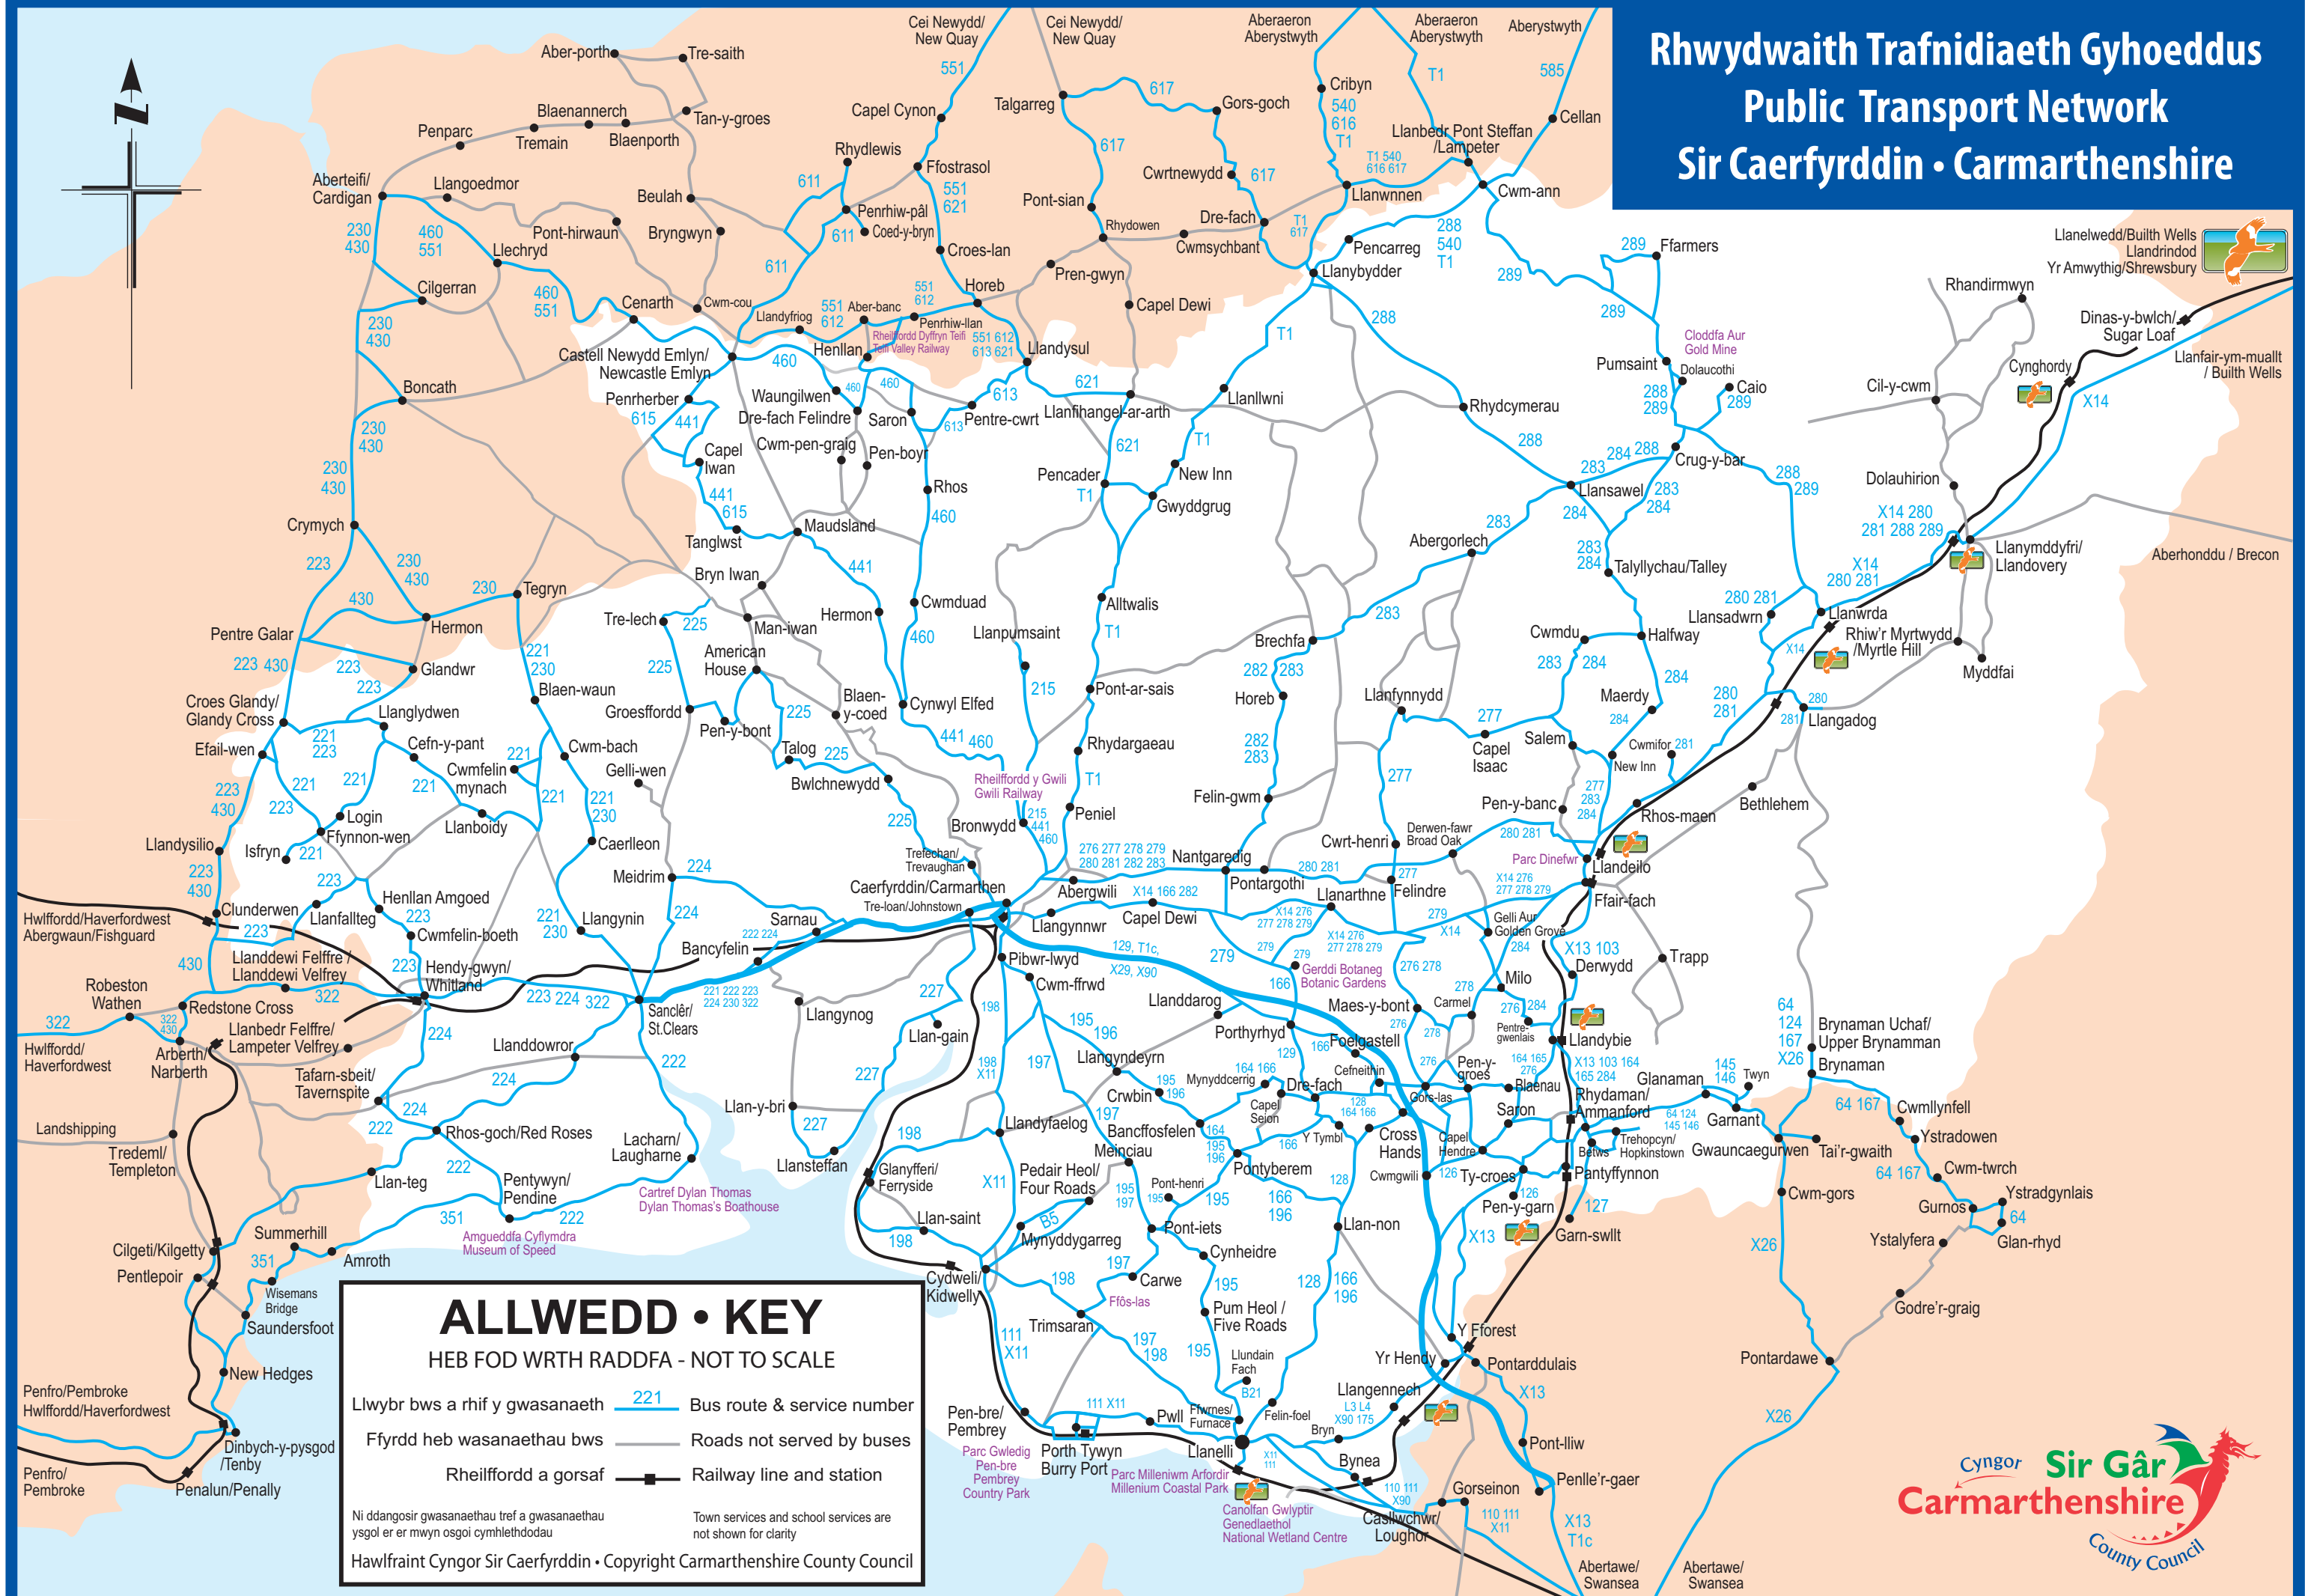

Rhwydwaith Trafnidiaeth Gyhoeddus Public Transport Network Sir Caerfyrddin • Carmarthenshire

ALLWEDD • KEY

HEB FOD WRTH RADDFA - NOT TO SCALE

Llwybr bws a rhif y gwasanaeth 221 Bus route & service number

Ffyrdd heb wasanaethau bws ——— Roads not served by buses

Rheilffordd a gorsaf Railway line and station

Ni ddangosir gwasanaethau tref a gwasanaethau ysgol er er mwyn osgoi cymhlethdodau
Town services and school services are not shown for clarity