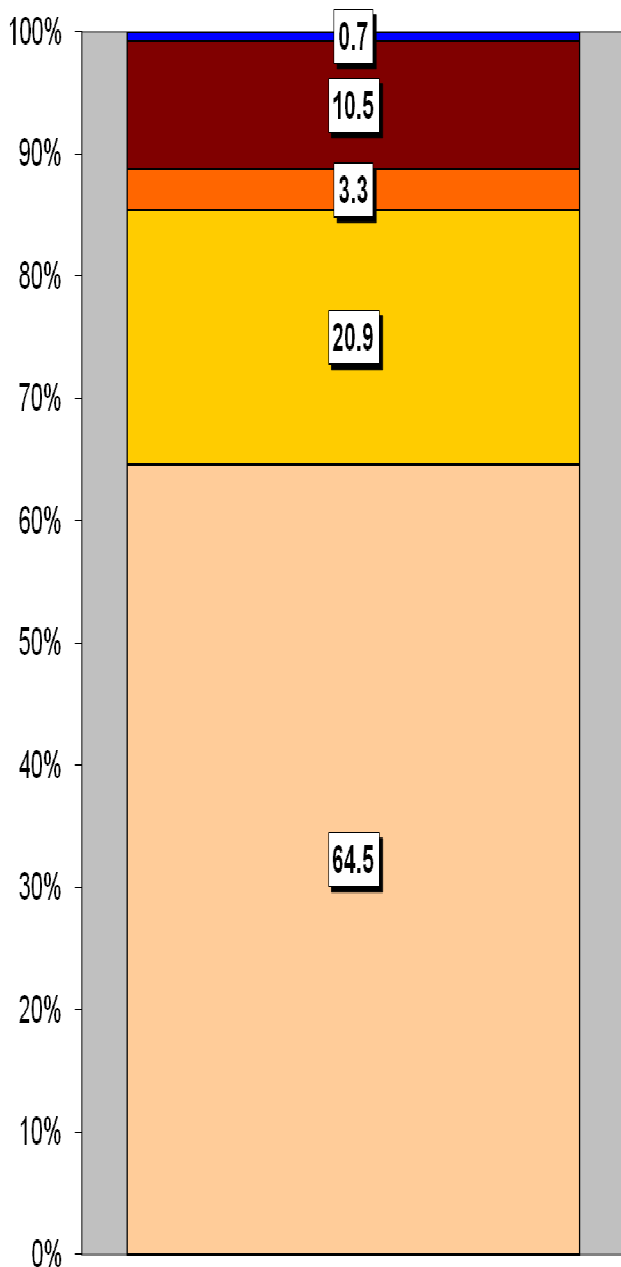

HOUSING

The area's housing consists mostly of detached houses and a higher proportion of semi-detached housing comparing to terraced. The ward consists of 51 local authority owned properties and 7 Housing Association properties.

Household Accommodation Types