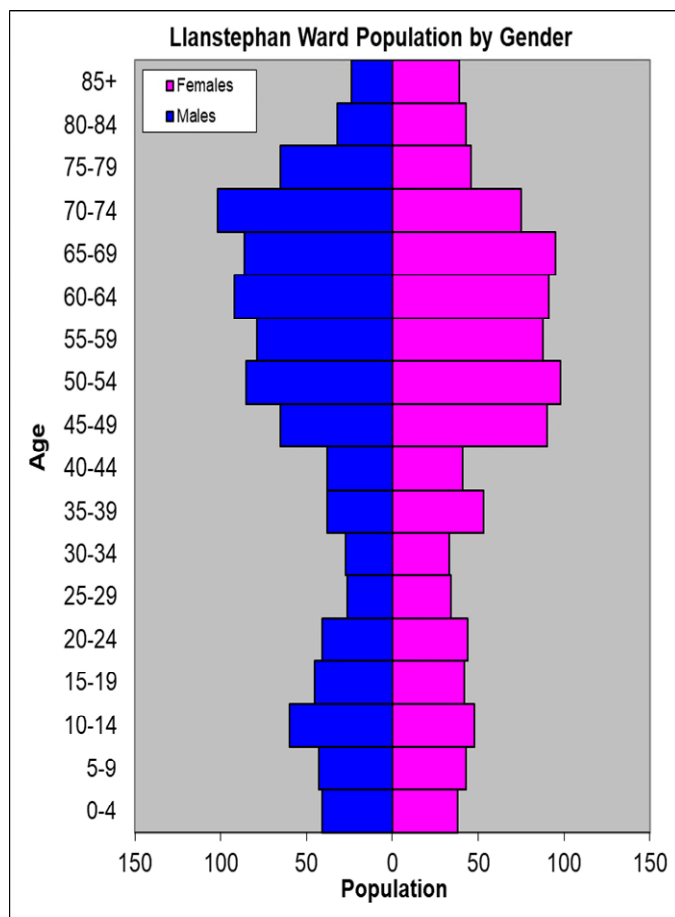

© Hawlfraint y Goron a hawliau cronfa ddata 2017 Arolwg Ordnans 100023377

© Crown copyright and database rights 2017 Ordnance Survey 100023377

Location: Approximately 13km from Carmarthen Town

- ⇒ Regeneration Designations: Rural Development Plan 2007-2013 eligible ward
- ⇒ Area: 66.20km²
- ⇒ Population Density: 31 people per km²
- ⇒ Population Change: 2011-2017: +24 (+1.2%)
- ⇒ Major Employers: Carmarthenshire County Council (schools and leisure)

POPULATION STATISTICS 2017 Mid Year Population Estimates

Age Structure	Llanstephan Population	Llanstephan %	Carmarthenshire %
Aged: 0-4	79	3.9	5.2
5-14	194	9.6	11.4
15-24	172	8.5	10.5
25-44	290	14.3	21.6
45-64	688	33.9	28.0
65-74	358	17.6	13.0
75+	249	12.3	10.3
Total	2,030	100	100

Source: aggregated lower Super Output Area (LSOA) Small Area Population Estimates, 2017, Office for National Statistics (ONS)

- ⇒ 6th lowest ward population in Carmarthenshire, and 11th lowest population density.
- ⇒ Highest proportion of people aged over 45 and higher than average proportion of people aged over 65 than the Carmarthenshire average.
- ⇒ Higher proportion of people with high level qualifications
- ⇒ Slightly higher proportion of Welsh Speakers than the Carmarthenshire average.