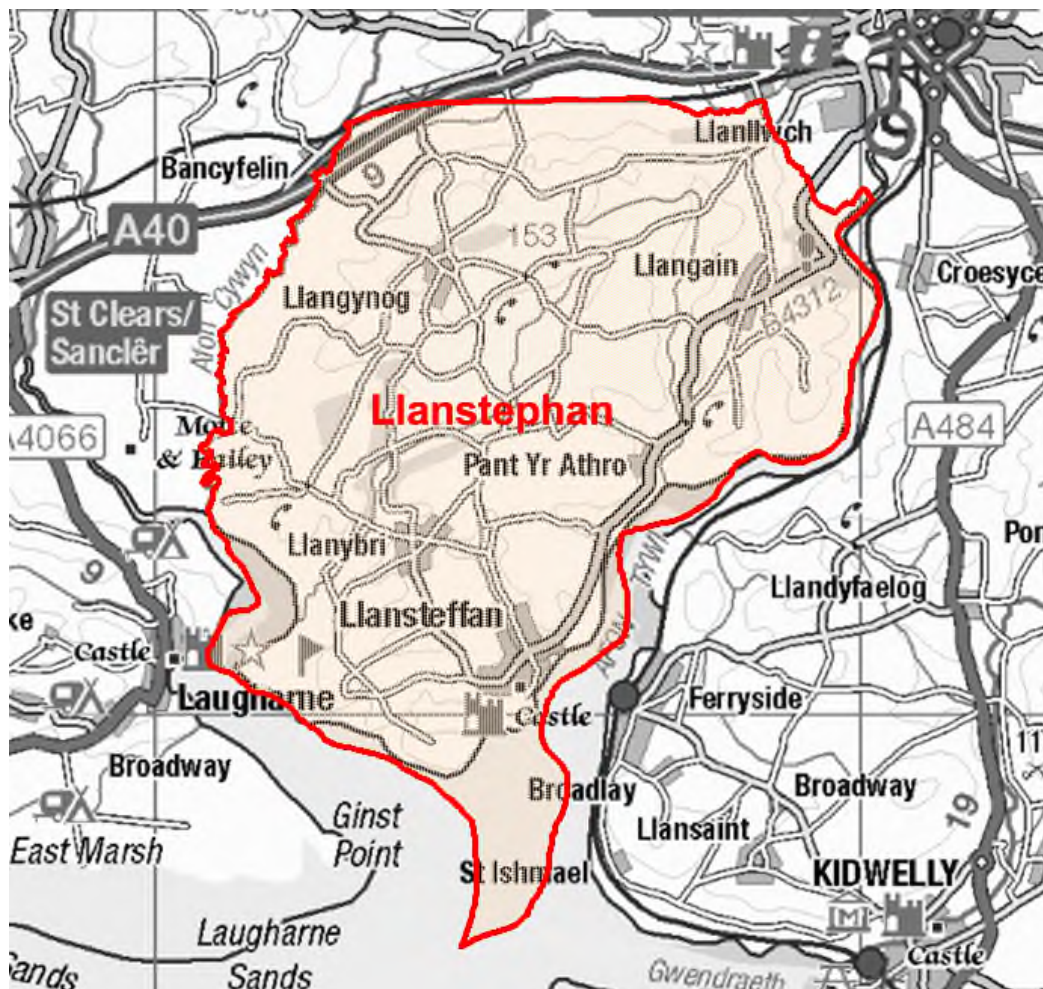

© Hawlfraint y Goron a hawliau cronfa ddata 2017 Arolwg Ordnans 100023377

© Crown copyright and database rights 2017 Ordnance Survey 100023377

Location: Approximately 13km from Carmarthen Town

- ⇒ Regeneration Designations: Rural Development Plan 2007-2013 eligible ward
- ⇒ Area: 66.20km²
- ⇒ Population Density: 31 people per km²
- ⇒ Population Change: 2011-2017: +24 (+1.2%)
- ⇒ Major Employers: Carmarthenshire County Council (schools and leisure)