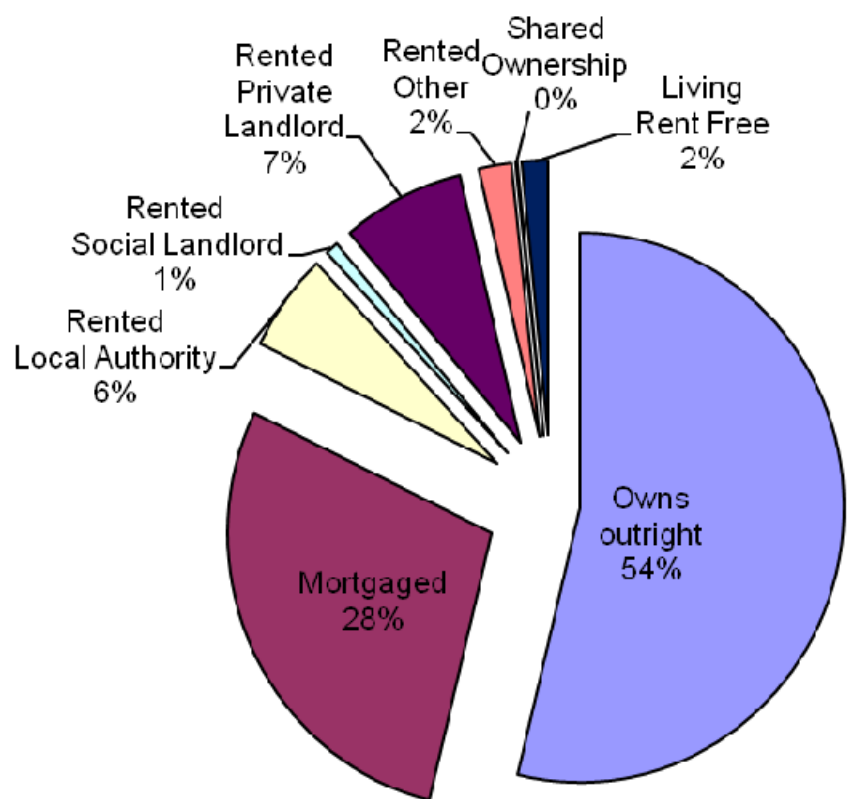

Source: 2011 Census, ONS

HOUSING

The area's housing consists mostly of detached houses and a higher proportion of semi-detached housing comparing to terraced. The ward consists of 51 local authority owned properties and 7 Housing Association properties.

Household Accommodation Types

Household Tenure	%
Owns outright	53.8
Mortgaged	28.4
Rented - Local Authority	5.8
Rented - Social Landlord	0.8
Rented - Private Landlord	7.5
Rented - Other	2
Shared Ownership	0.1
Living Rent Free	1.6