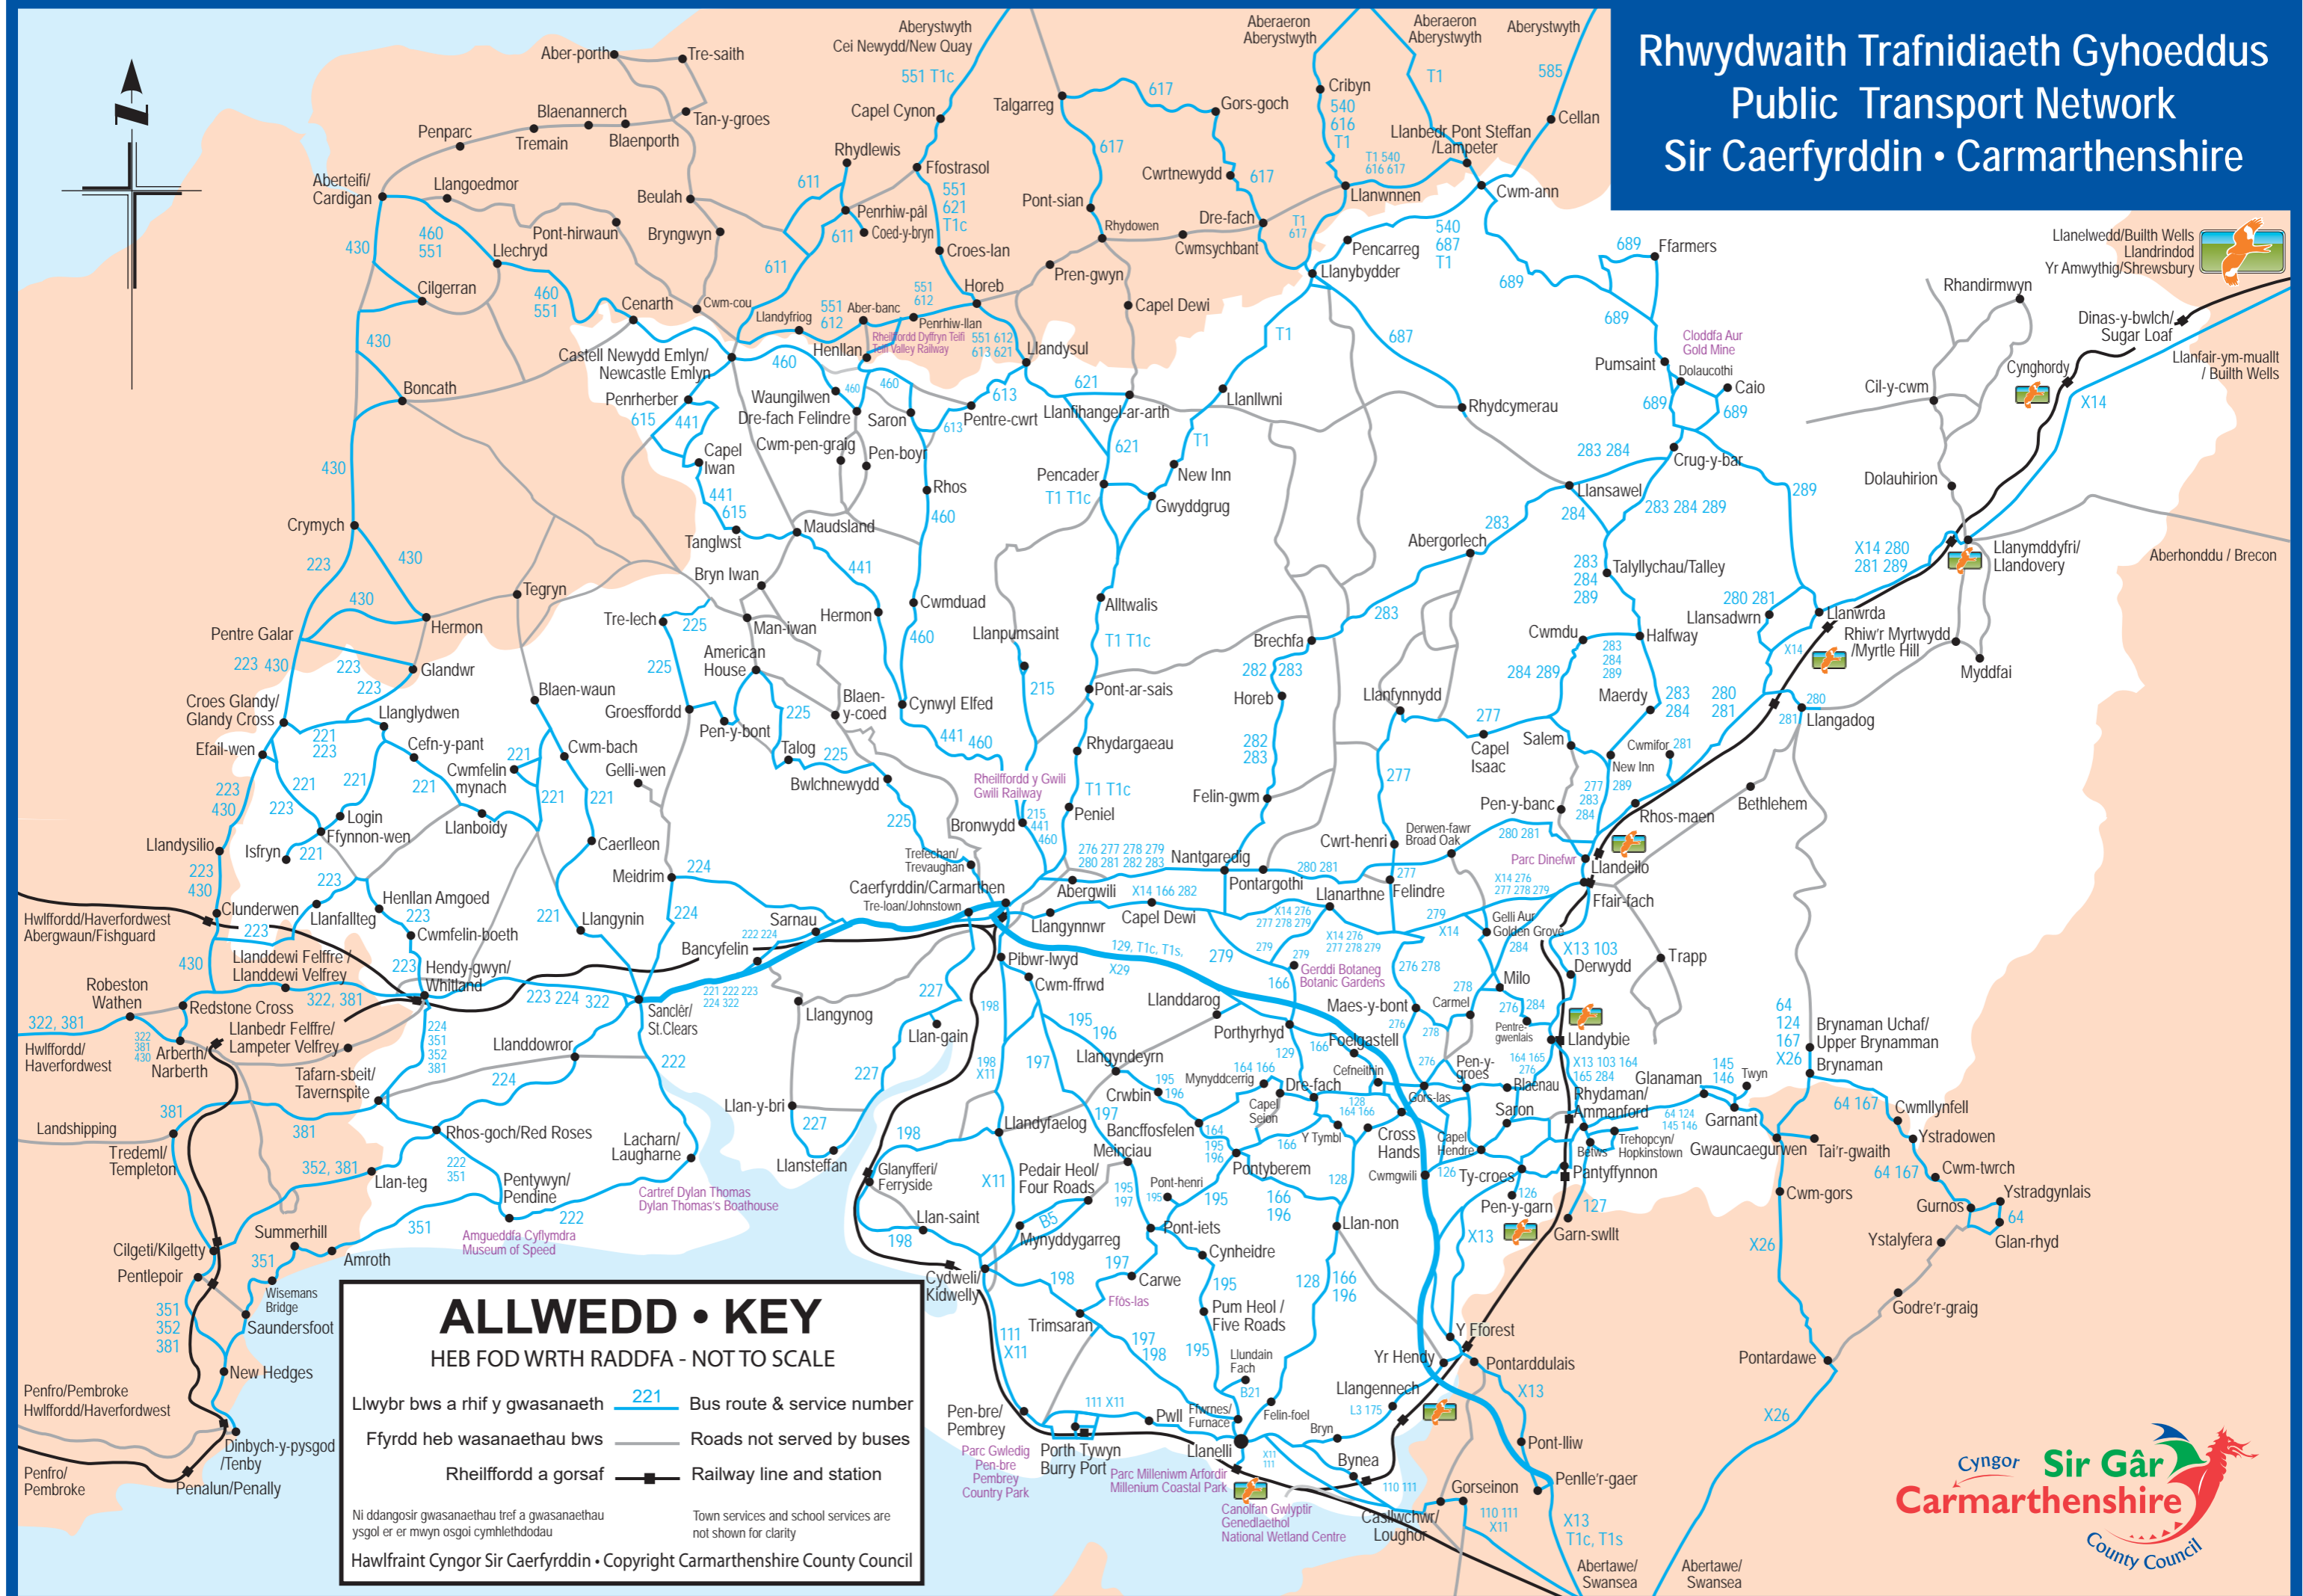

# Rhwydwaith Trafnidiaeth Gyhoeddus Public Transport Network Sir Caerfyrddin • Carmarthenshire

## ALLWEDD • KEY

HEB FOD WRTH RADDFA - NOT TO SCALE

- Llwybr bws a rhif y gwasanaeth 221 Bus route & service number
- Ffyrdd heb wasanaethau bws ——— Roads not served by buses
- Rheilffordd a gorsaf  Railway line and station