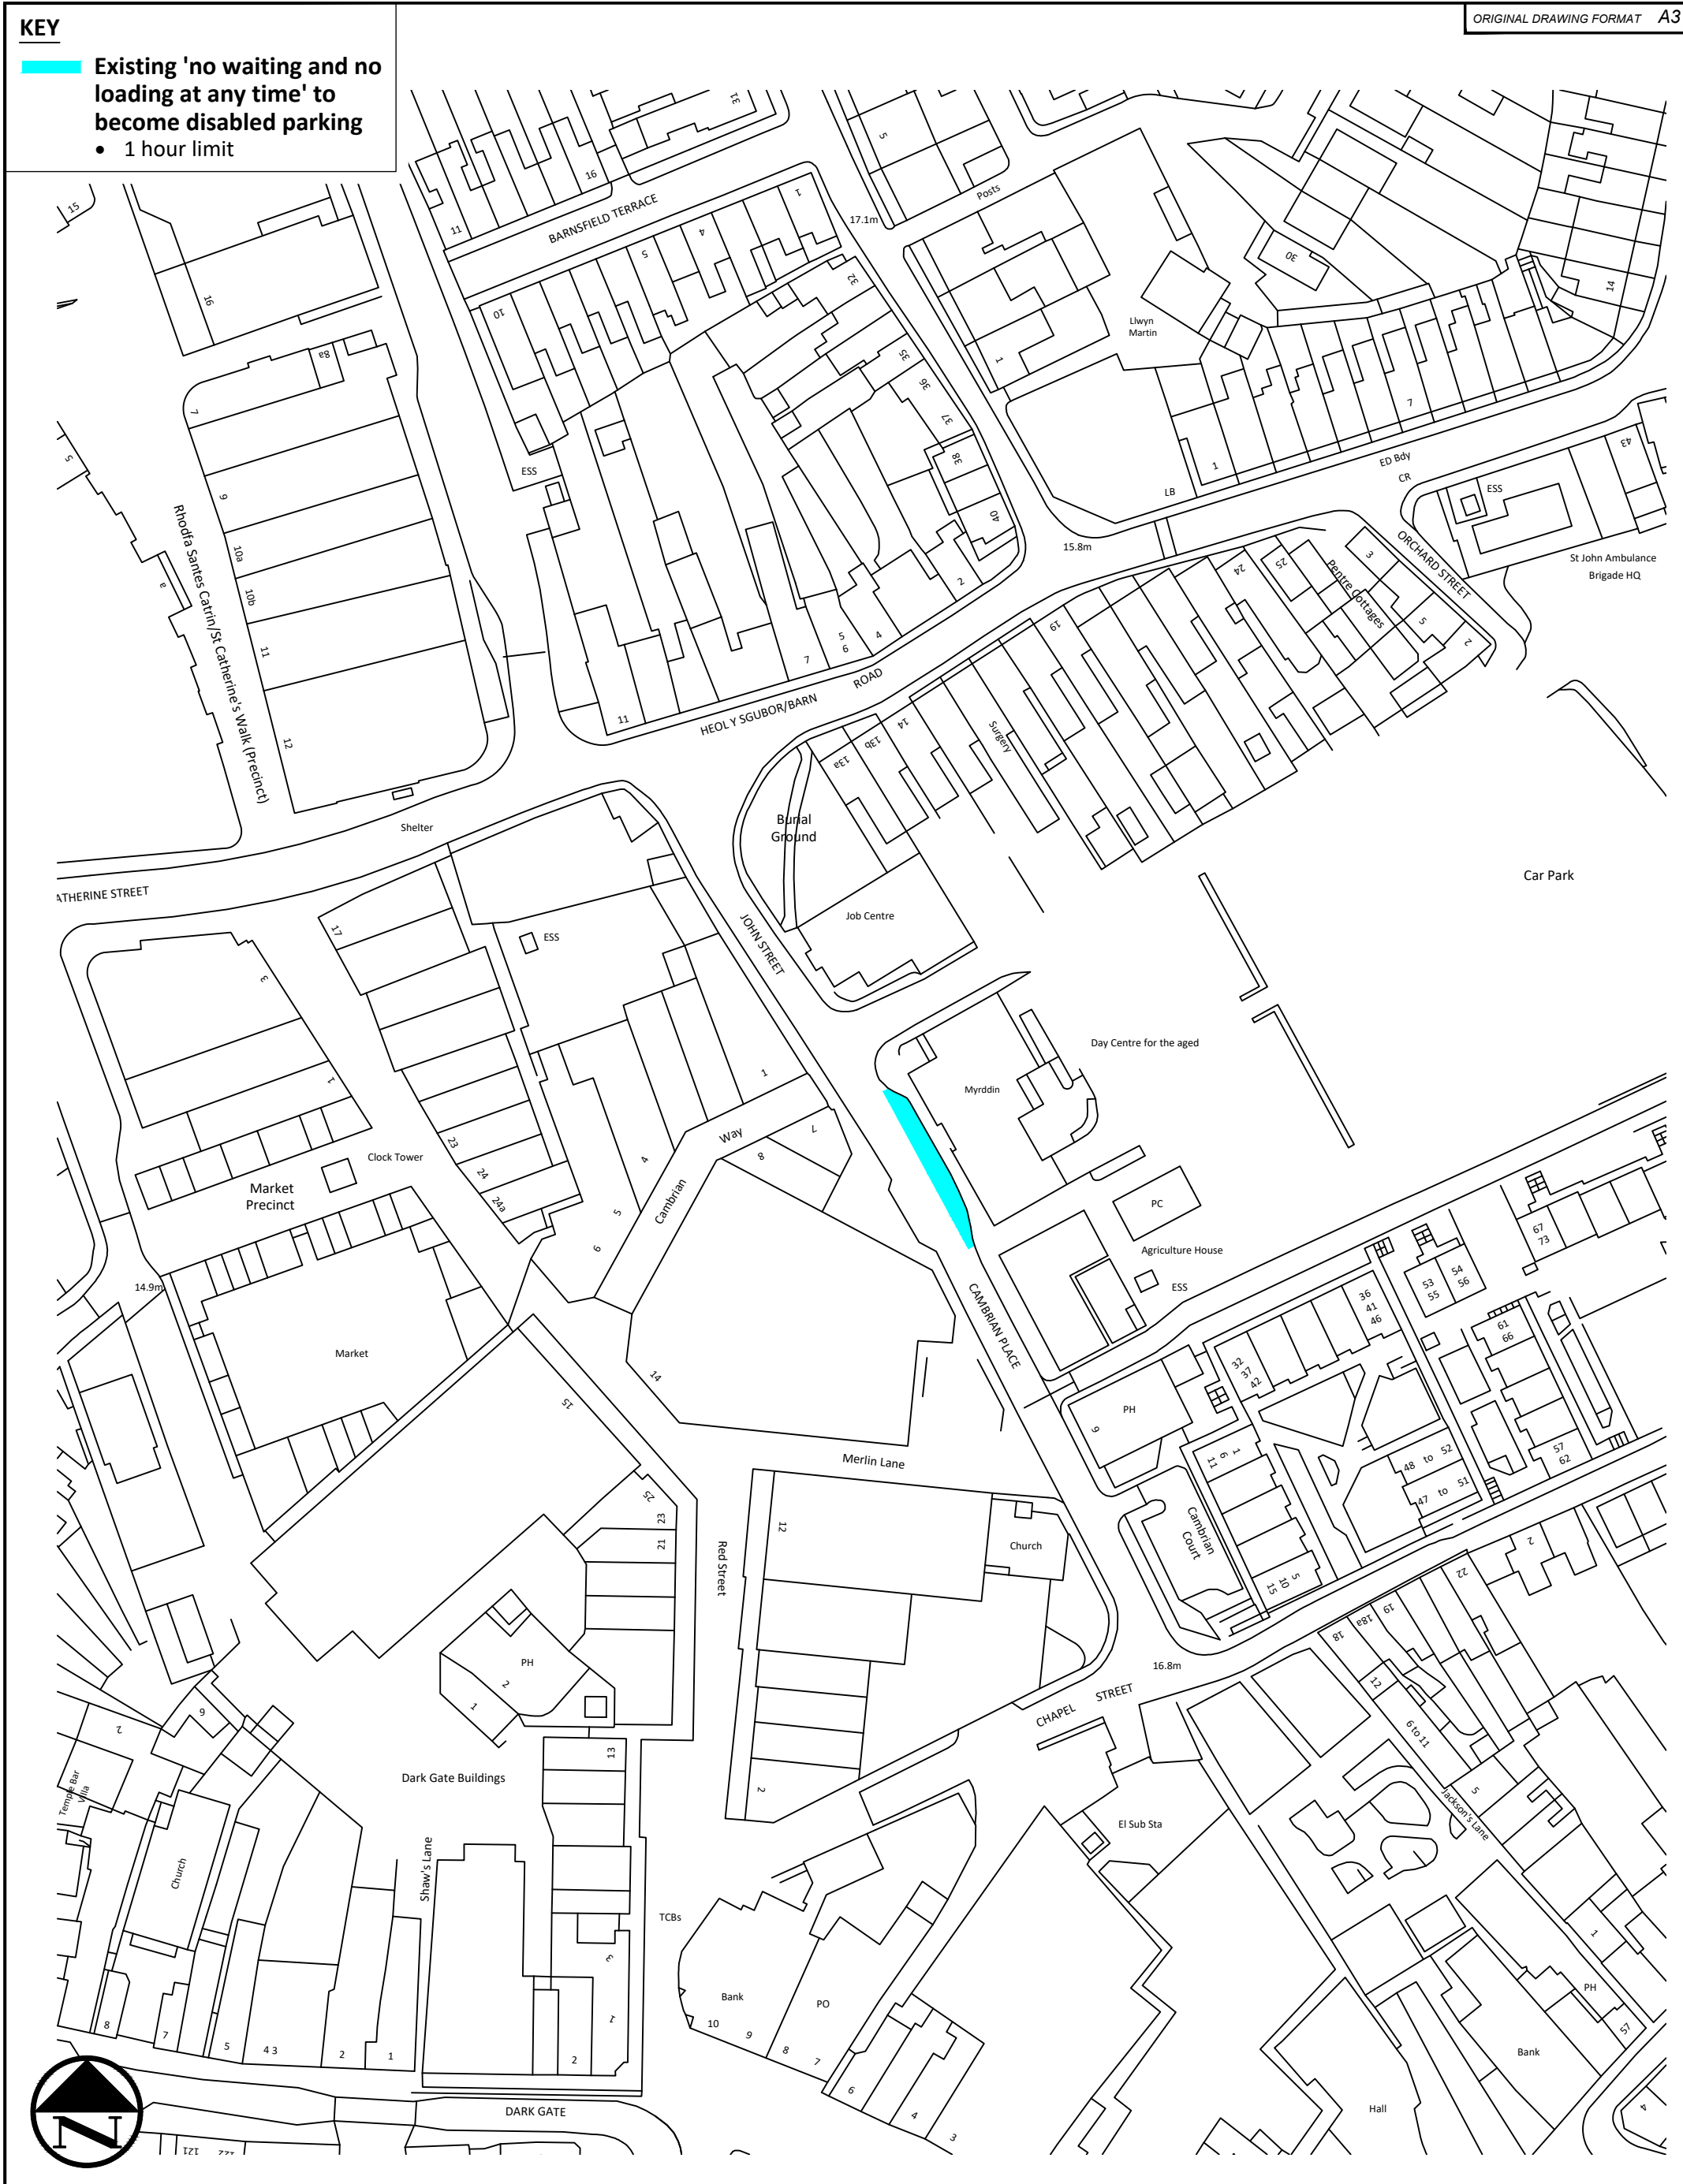

KEY

Existing 'no waiting and no loading at any time' to become disabled parking

- 1 hour limit

© Hawlfraint y Goron a hawliau cronfa ddata 2020 Arolwg Ordnans 100023377 / © Crown copyright and database rights 2020 Ordnance Survey 100023377

Status	CONSULTATION ISSUED FOR THE PURPOSE SHOWN ONLY				
Made By	Date	Checked	Date	Authorised	Date
JM	22.07.20				
Scale	1:1,000		Project no.	80/0080/853	
			Drawing no.	80853-DP02	
				Revision	