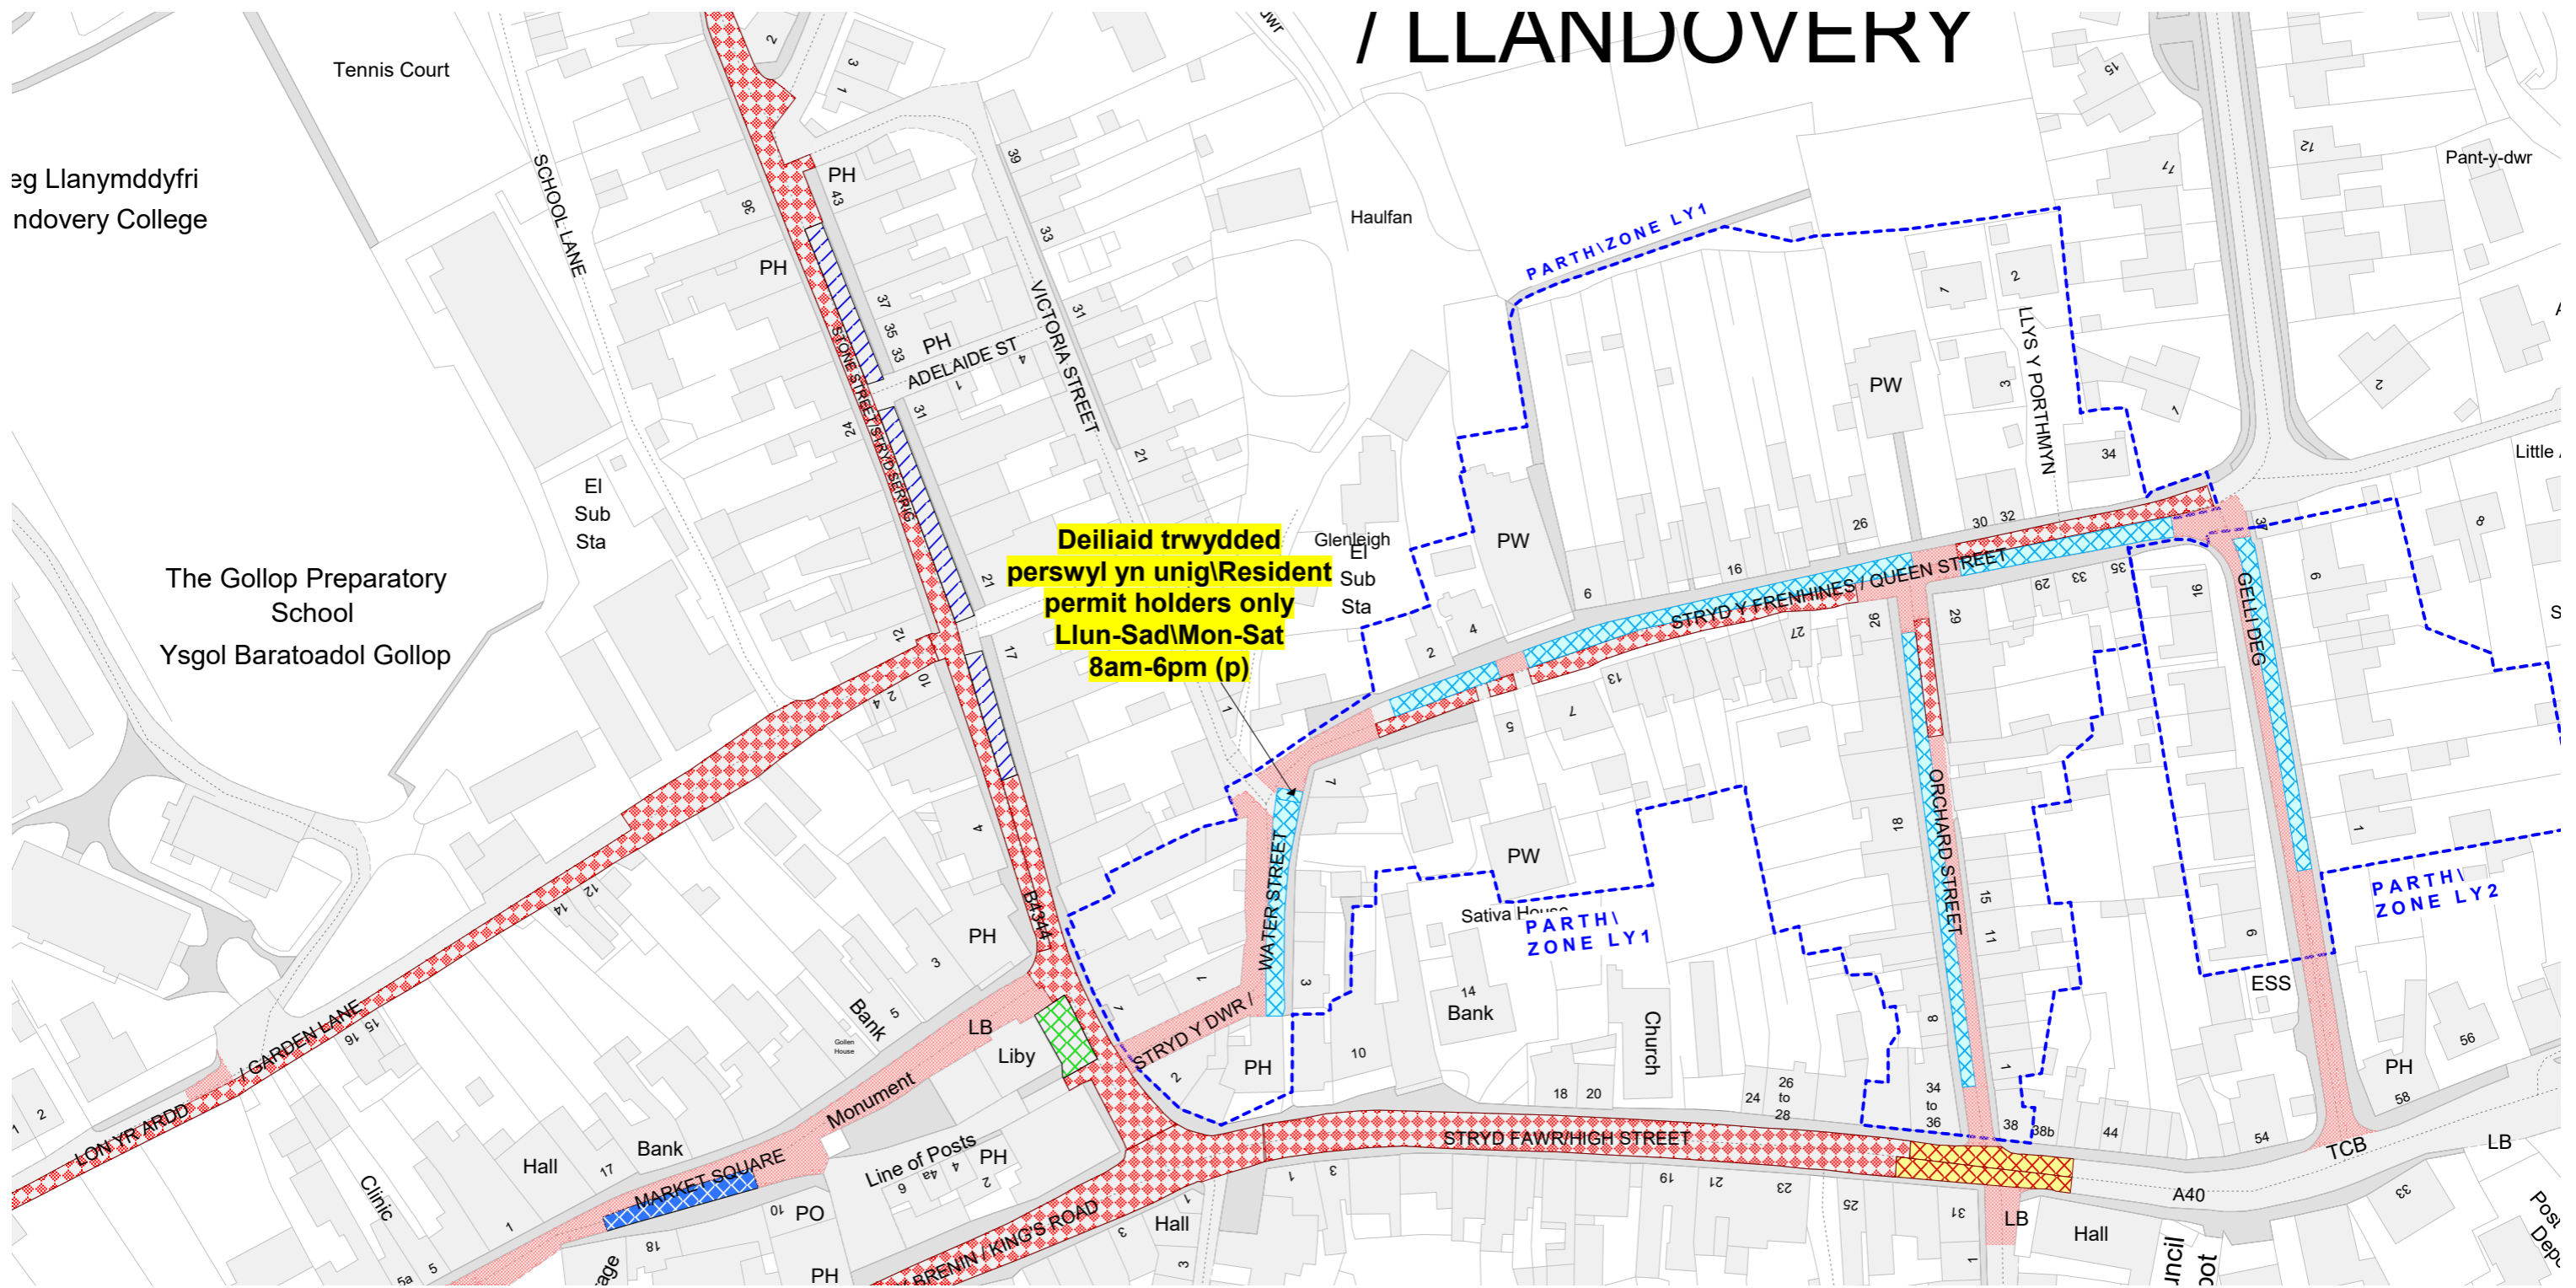

/ LLANDOVERY

eg Llanymddyfri
ndoverly College

The Gollop Preparatory
School
Ysgol Baratoadol Gollop

**Deiliaid trwydded
perswyl yn unig\Resident
permit holders only
Llun-Sad\Mon-Sat
8am-6pm (p)**

**Cyngor Sir Gâr
Carmarthenshire County Council**
Parc Myrddin,
Waun Dew / Richmond Terrace,
Caerfyrddin / Carmarthen
SA31 1HQ

Cyf. Teil / Tile ref.	EK80
Statws / Status	ARFAETHEDIG PROPOSED
Rhif adolygiad / Revision no.	6
Graddfa / Scale	1 : 1250