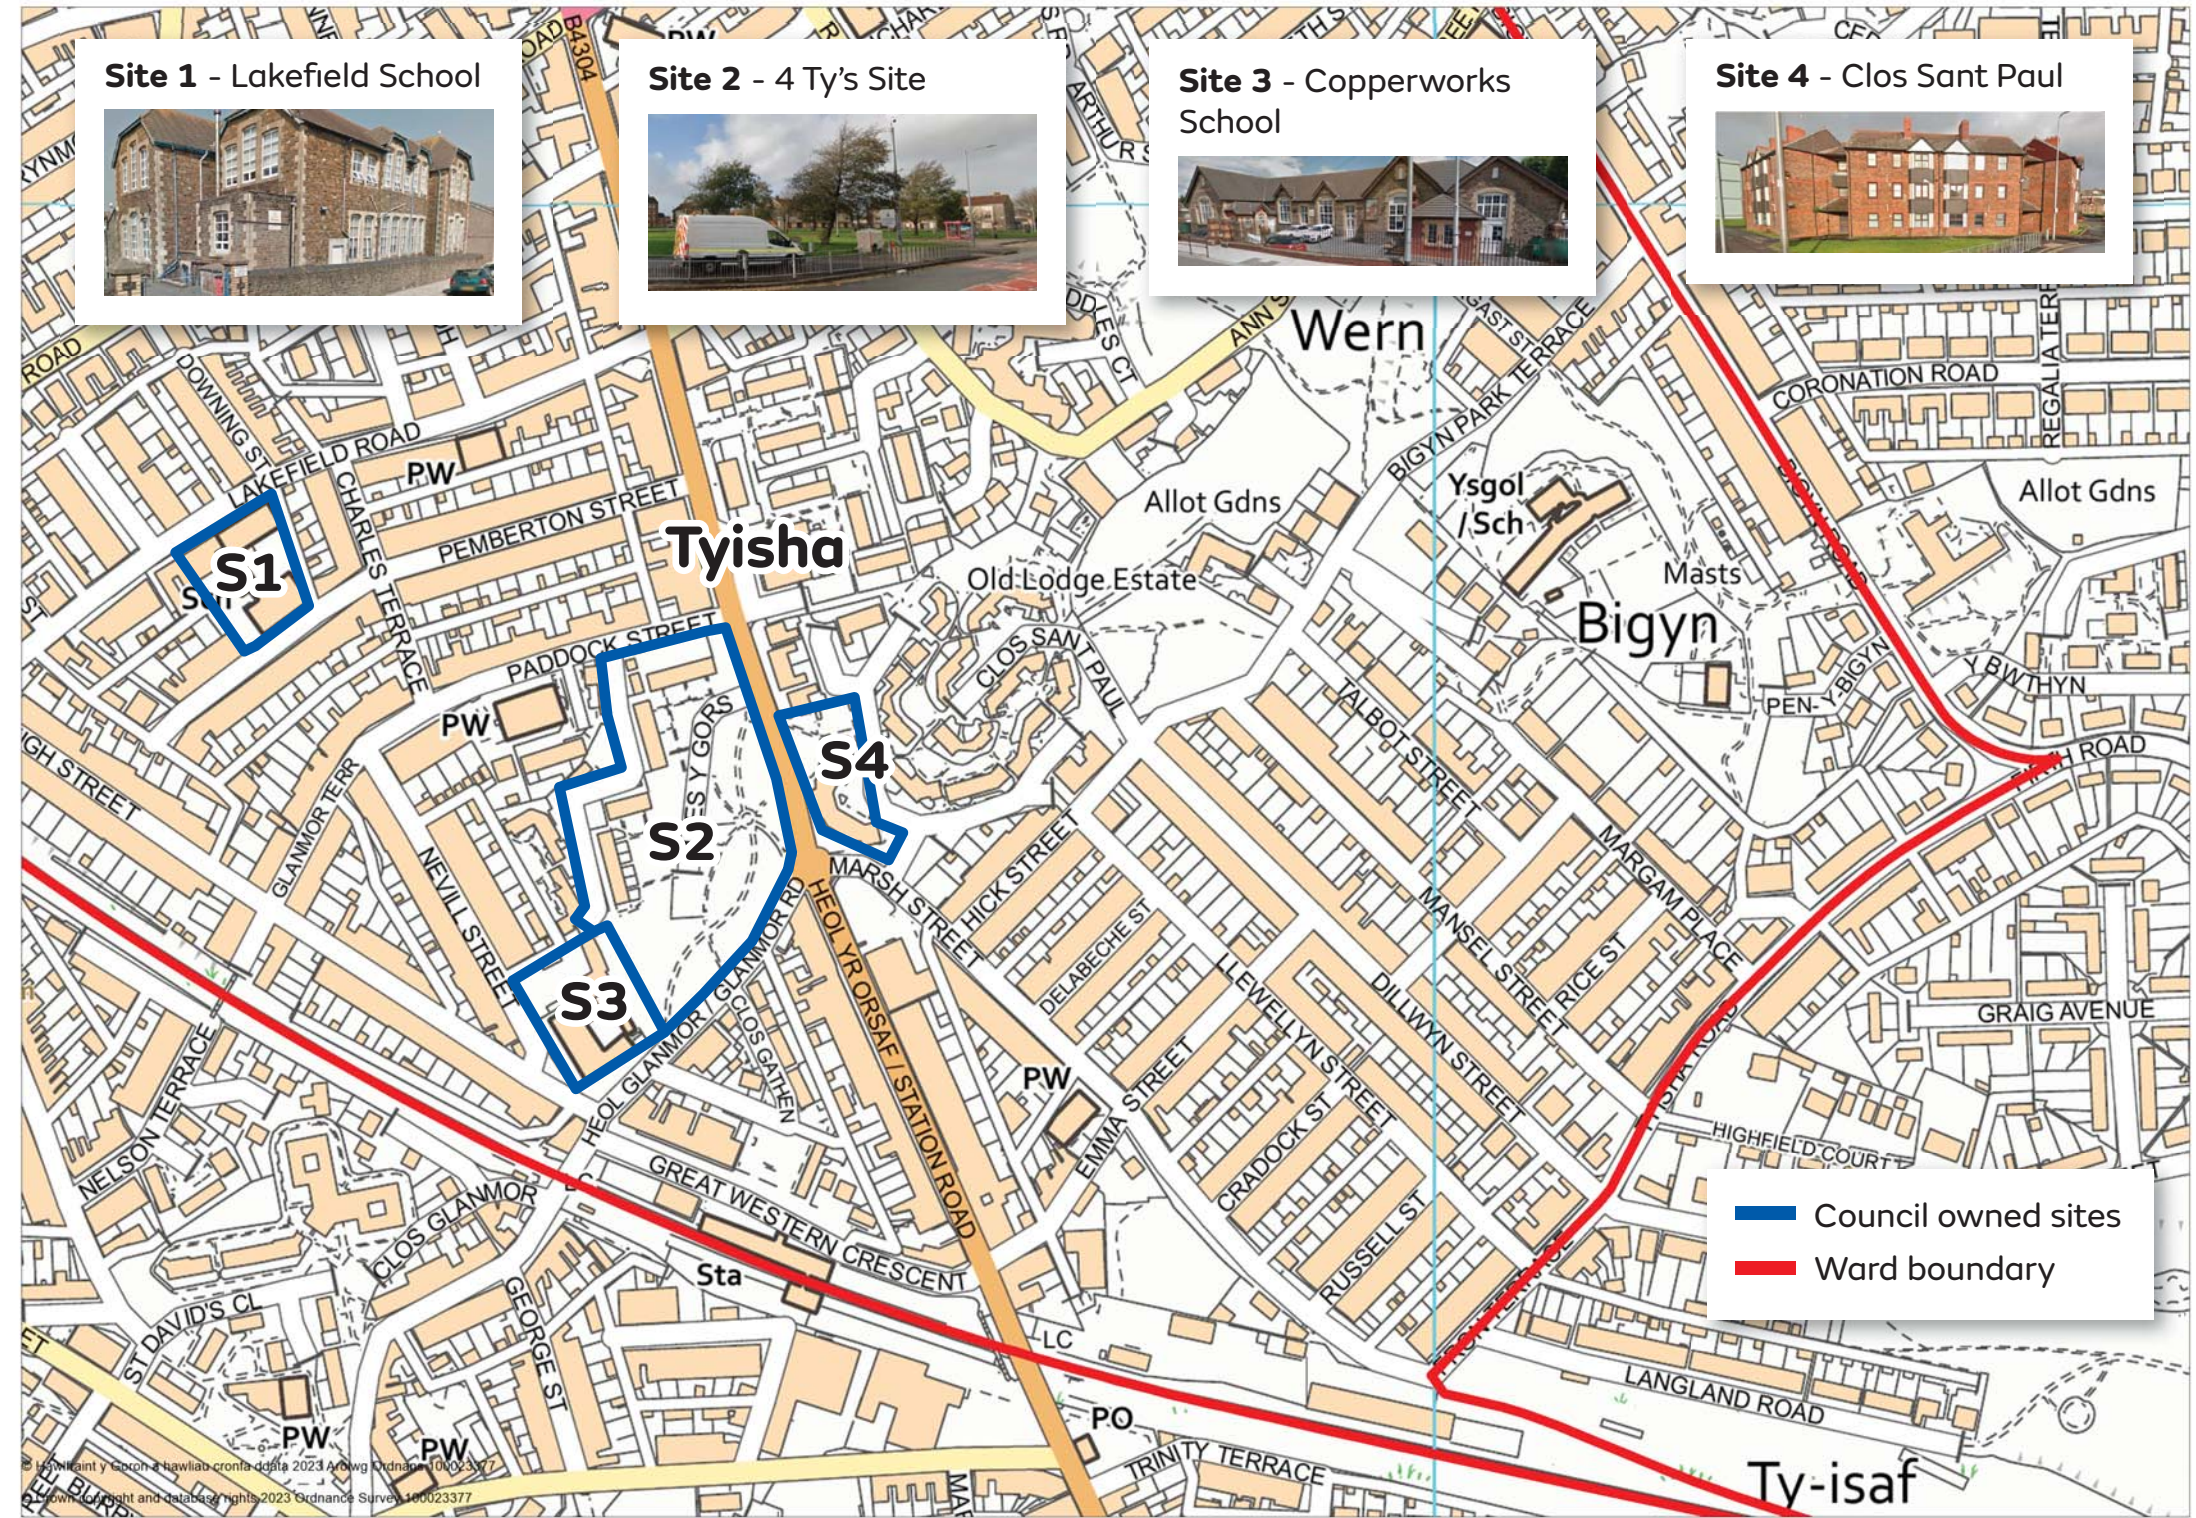

Site 1 - Lakefield School

Site 2 - 4 Ty's Site

Site 3 - Copperworks School

Site 4 - Clos Sant Paul

 Council owned sites
 Ward boundary