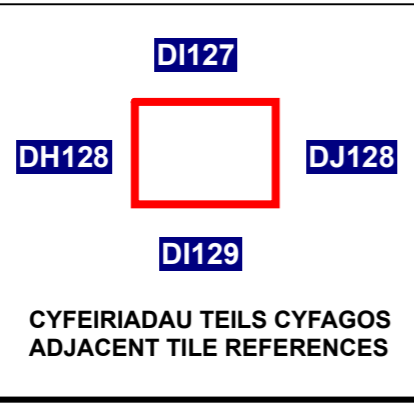

LLANDEILO

**Cyngor Sir Gâr
Carmarthenshire County Council**
Parc Myrddin,
Waun Dew / Richmond Terrace,
Caerfyrddin / Carmarthen
SA31 1HQ

Cyf. Teil / Tile ref.	DI128
Statws / Status	ARFAETHEDIG PROPOSED
Rhif adolygiad / Revision no.	19
Dyddiad gweithredol / Operative date	20/10/2023
Graddfa / Scale	1 : 1250

GORCHYMYN / ORDER:
GORCHYMYN SIR GAERFYRDDIN
(AC EITHRIO CAERFYRDDIN, LLANELLI
A RHYDAMAN) (GWAHARDDIAD
ARBROFOL AR AROS A MANAU PARCIO
AR Y STRYD) 2023

THE COUNTY OF
CARMARTHENSHIRE (WITH THE
EXCEPTION OF CARMARTHEN, LALNELLI
AND AMMANFORD) (EXPERIMENTAL
PROHIBITION OF WAITING AND STREET
PARKING) ORDER 2023

(c) Hawlfraint y Goron a hawliau cronfa ddata 2021
Arolwg Ordnans 100023377 / (c) Crown copyright and
database rights 2021 Ordnance Survey 100023377

Allwedd i'r mathau o gyfyngiadau a ddangosir \ Key to restriction types displayed