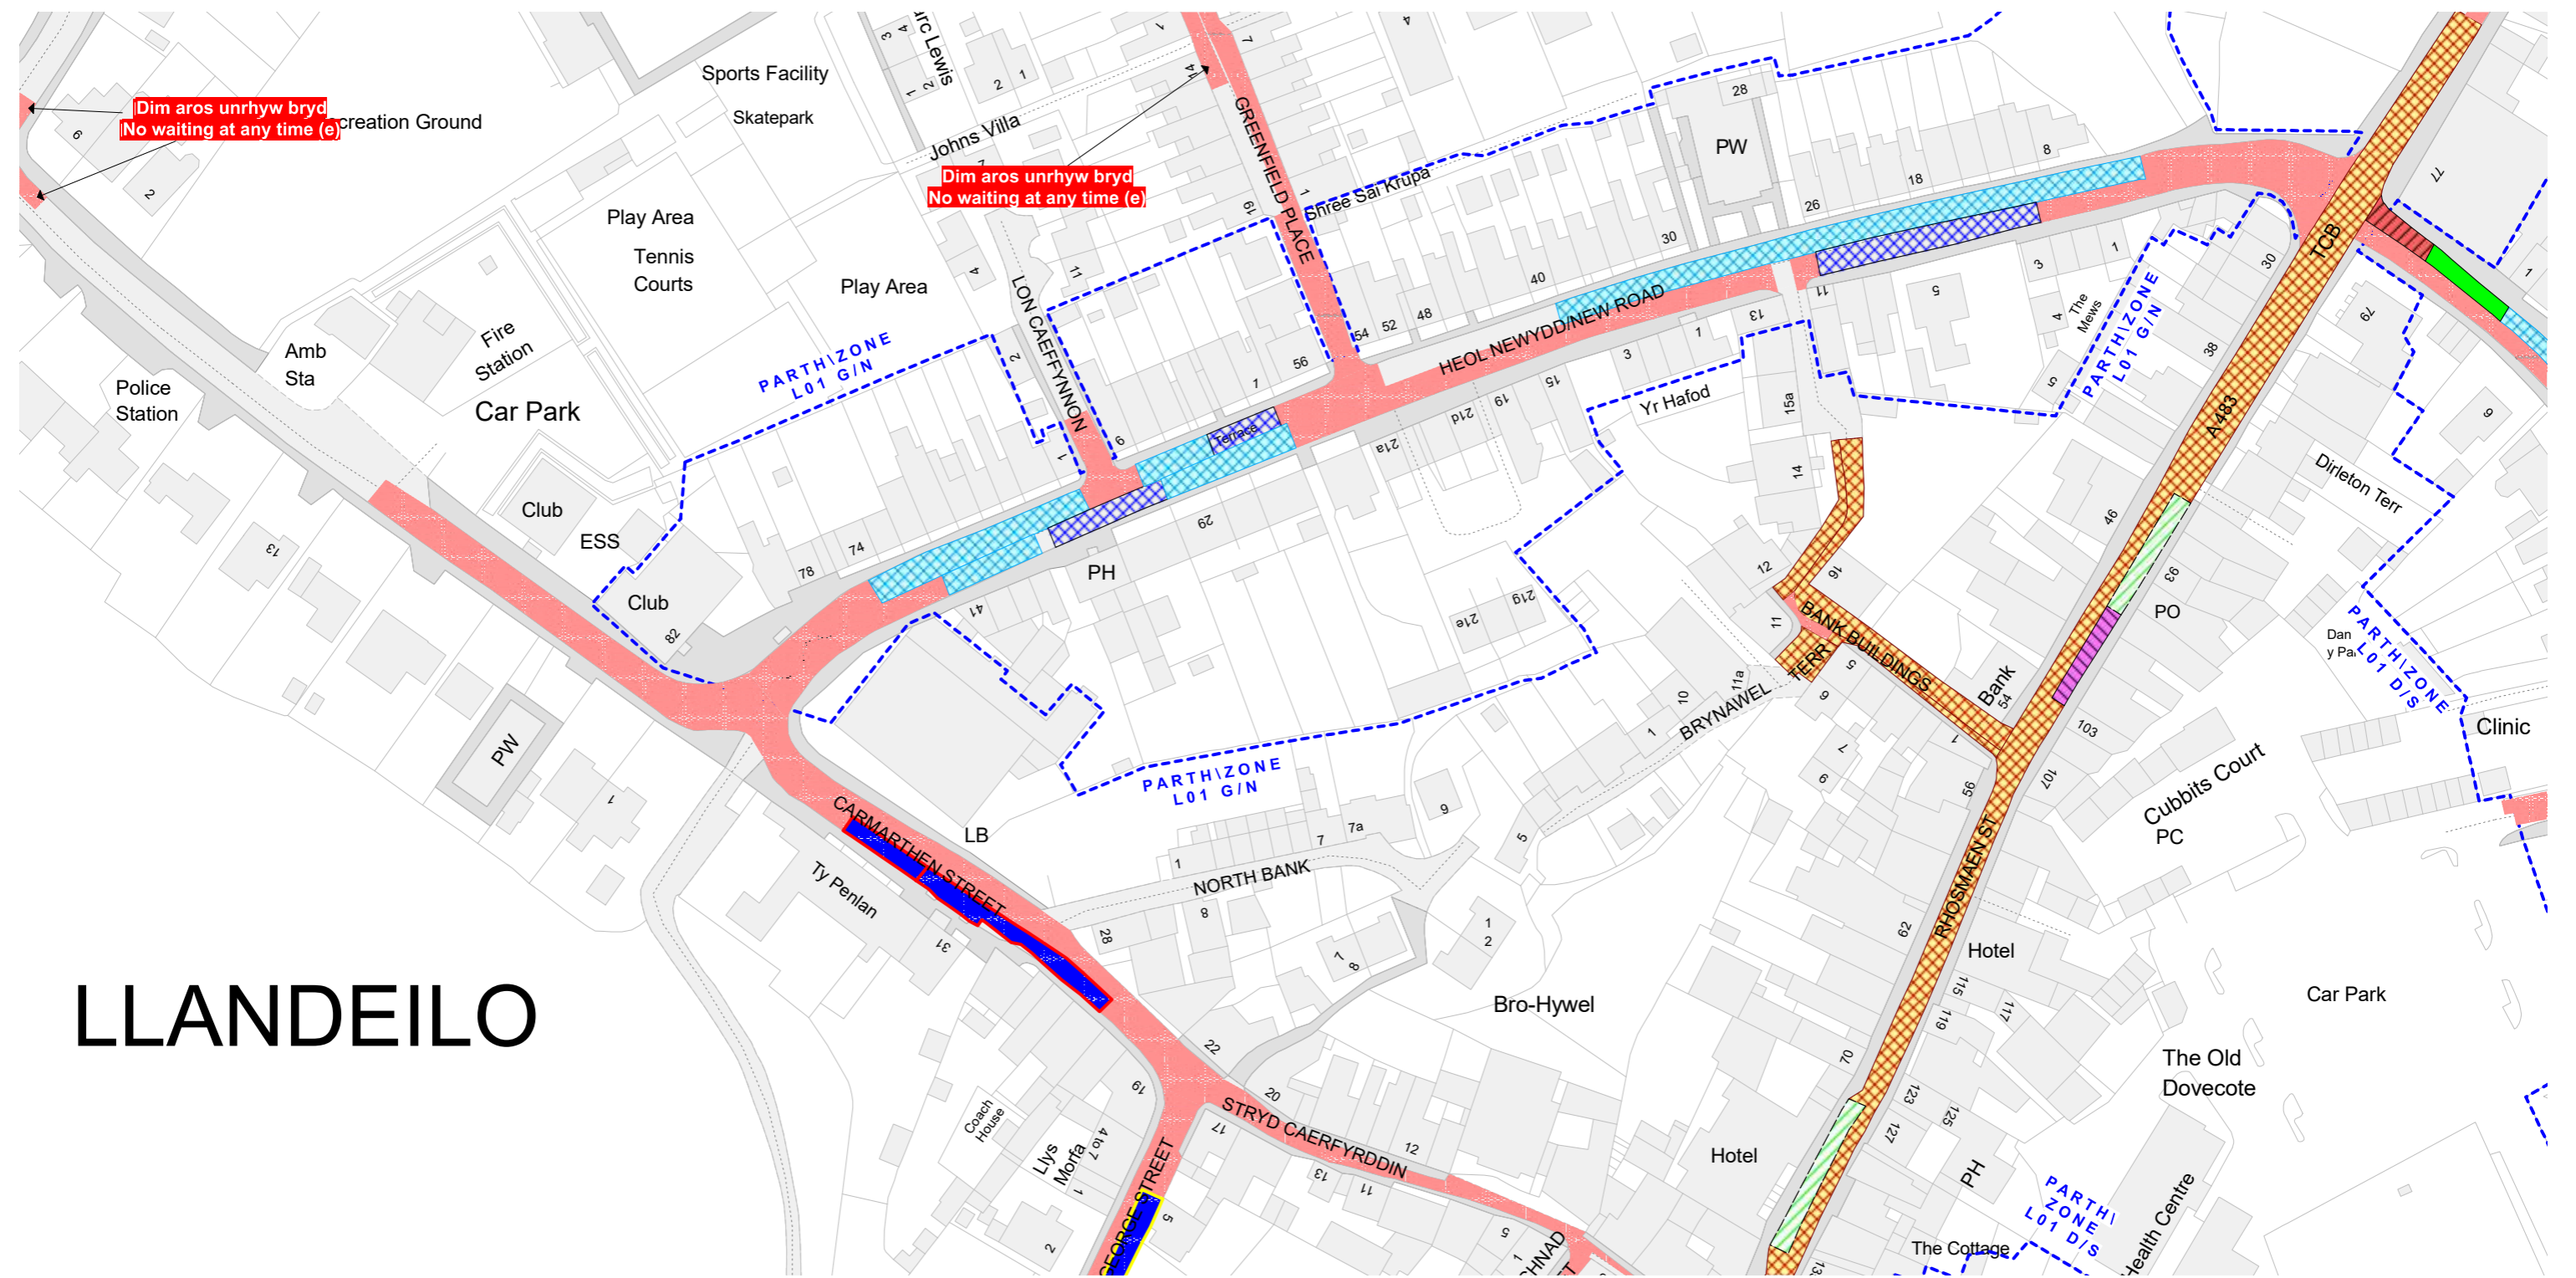

LLANDEILO

**Cyngor Sir Gâr
Carmarthenshire County Council**
Parc Myrddin,
Waun Dew / Richmond Terrace,
Caerfyrddin / Carmarthen
SA31 1HQ

Cyf. Teil / Tile ref.	DI128
Statws / Status	ARFAETHEDIG PROPOSED
Rhif adolygiad / Revision no.	19
Dyddiad gweithredol / Operative date	20/10/2023
Graddfa / Scale	1 : 1250

GORCHYMYN / ORDER:
GORCHYMYN SIR GAERFYRDDIN
(AC EITHRIO CAERFYRDDIN, LLANELLI
A RHYDAMAN) (GWAHARDDIAD
ARBROFOL AR AROS A MANAU PARCIO
AR Y STRYD) 2023

THE COUNTY OF
CARMARTHENSHIRE (WITH THE
EXCEPTION OF CARMARTHEN, LALNELLI
AND AMMANFORD) (EXPERIMENTAL
PROHIBITION OF WAITING AND STREET
PARKING) ORDER 2023