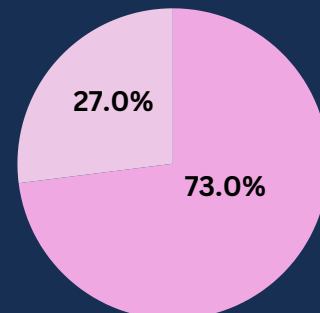

About Carmarthenshire

Population

Source: ONS mid-year population estimates 2022

189,000 people live in Carmarthenshire

15.9% (30,100) aged 0-14,

59.5% (112,500) aged 15-64

24.6% (46,400) aged over 65

81,800 households Source: Census 2021

Gross weekly pay for full-time workers

Source: ONS Annual Survey of hours and earnings Residents Survey 2023 (provisional)

Gross weekly pay for full time workers

£678.60

Compared to **£681.70** for UK.

Employee Jobs

Source: ONS Annual Population Survey (12 months to March 2023)

Total Employee Jobs:

78,800

Full-time: 73.0% (57,700),
Part-time: 27.0% (21,100)

About Carmarthenshire

Employment by Occupation

Source: ONS Annual Population Survey (12 months to March 2023)

32,600 / 41.0%

Managers, Directors and Senior officials, Professional Occupations, Associate Professional Occupations

19,500 / 24.5%

Administrative and Secretarial Occupations, Skilled Trades Occupations