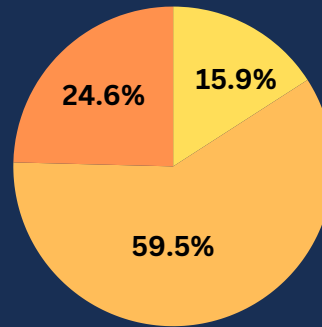

About Carmarthenshire

Population

Source: ONS mid-year population estimates 2022

189,000 people live in Carmarthenshire

15.9% (30,100) aged 0-14,

59.5% (112,500) aged 15-64

24.6% (46,400) aged over 65

81,800 households Source: Census 2021

Gross weekly pay for full-time workers

Source: ONS Annual Survey of hours and earnings Residents Survey 2023 (provisional)

Gross weekly pay for full time workers

£678.60

Compared to **£681.70** for UK.

Employee Jobs

15,004 / 55.1%

Populations aged 3-15 that can speak Welsh

39,595 / 36.0%

Population aged 16-64 that can speak Welsh

18,243 / 40.1%

Population 65+ that can speak Welsh