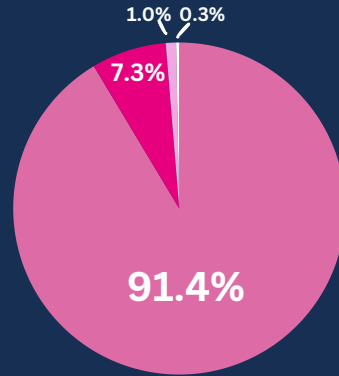

14,900 / 18.7%

Caring, Leisure and other service occupations, Sales and Customer Service occupations

12,600 / 15.8%

Process Plant and Machine Operatives, Elementary occupations

Qualifications

Source: ONS Annual Population Survey 2022

Level 4 and above: 46.3%

Level 3 and above: 72.8%

Level 2 and above: 89.4%

No Qualifications: 5.3%

About Carmarthenshire

Total Business Enterprises in Carmarthenshire

Source: ONS: Inter Departmental Business Register 2023

7,985

- Micro [0 - 9]: 91.4% (7,300)
- Small [10 to 49]: 7.3% (585)
- Medium [50 to 249]: 1.0% (80)
- Large [250+]: 0.3% (20)

Welsh Language

Source: 2021 Census

39.9%

of people in Carmarthenshire can speak Welsh.

15,004 / 55.1%

Populations aged 3-15 that can speak Welsh

39,595 / 36.0%

Population aged 16-64 that can speak Welsh

18,243 / 40.1%

Population 65+ that can speak Welsh