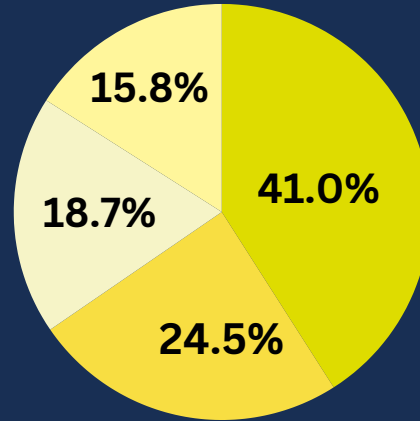

Source: ONS Annual Population Survey (12 months to March 2023)

Total Employee Jobs:

78,800

Full-time: 73.0% (57,700),
Part-time: 27.0% (21,100)

About Carmarthenshire

Employment by Occupation

Source: ONS Annual Population Survey (12 months to March 2023)

32,600 / 41.0%

Managers, Directors and Senior officials, Professional Occupations, Associate Professional Occupations

19,500 / 24.5%

Administrative and Secretarial Occupations, Skilled Trades Occupations

14,900 / 18.7%

Caring, Leisure and other service occupations, Sales and Customer Service occupations

12,600 / 15.8%

Process Plant and Machine Operatives, Elementary occupations

Qualifications

Source: ONS Annual Population Survey 2022